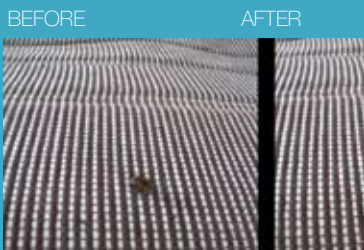

HOLES IN SEATS...GONE